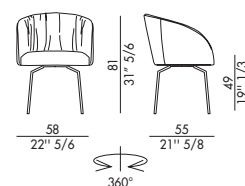

Informazioni tecniche / Technical informations

Poltroncina imbottita girevole con gambe in metallo verniciato.

Nero	V01	Titanio	V04
Antracite	V03	Bronzo	V05
Avorio	V08	Oro	V06

Rivestimento non sfoderabile.

H 140 cm x L 160 cm 3,00 m²

Upholstered swivel armchair with metal painted legs.

Black	V01	Titanium	V04
Anthracite	V03	Bronze	V05
Ivory	V08	Gold	V06

Cover not removable.

H 140 cm x L 160 cm 3,00 m²